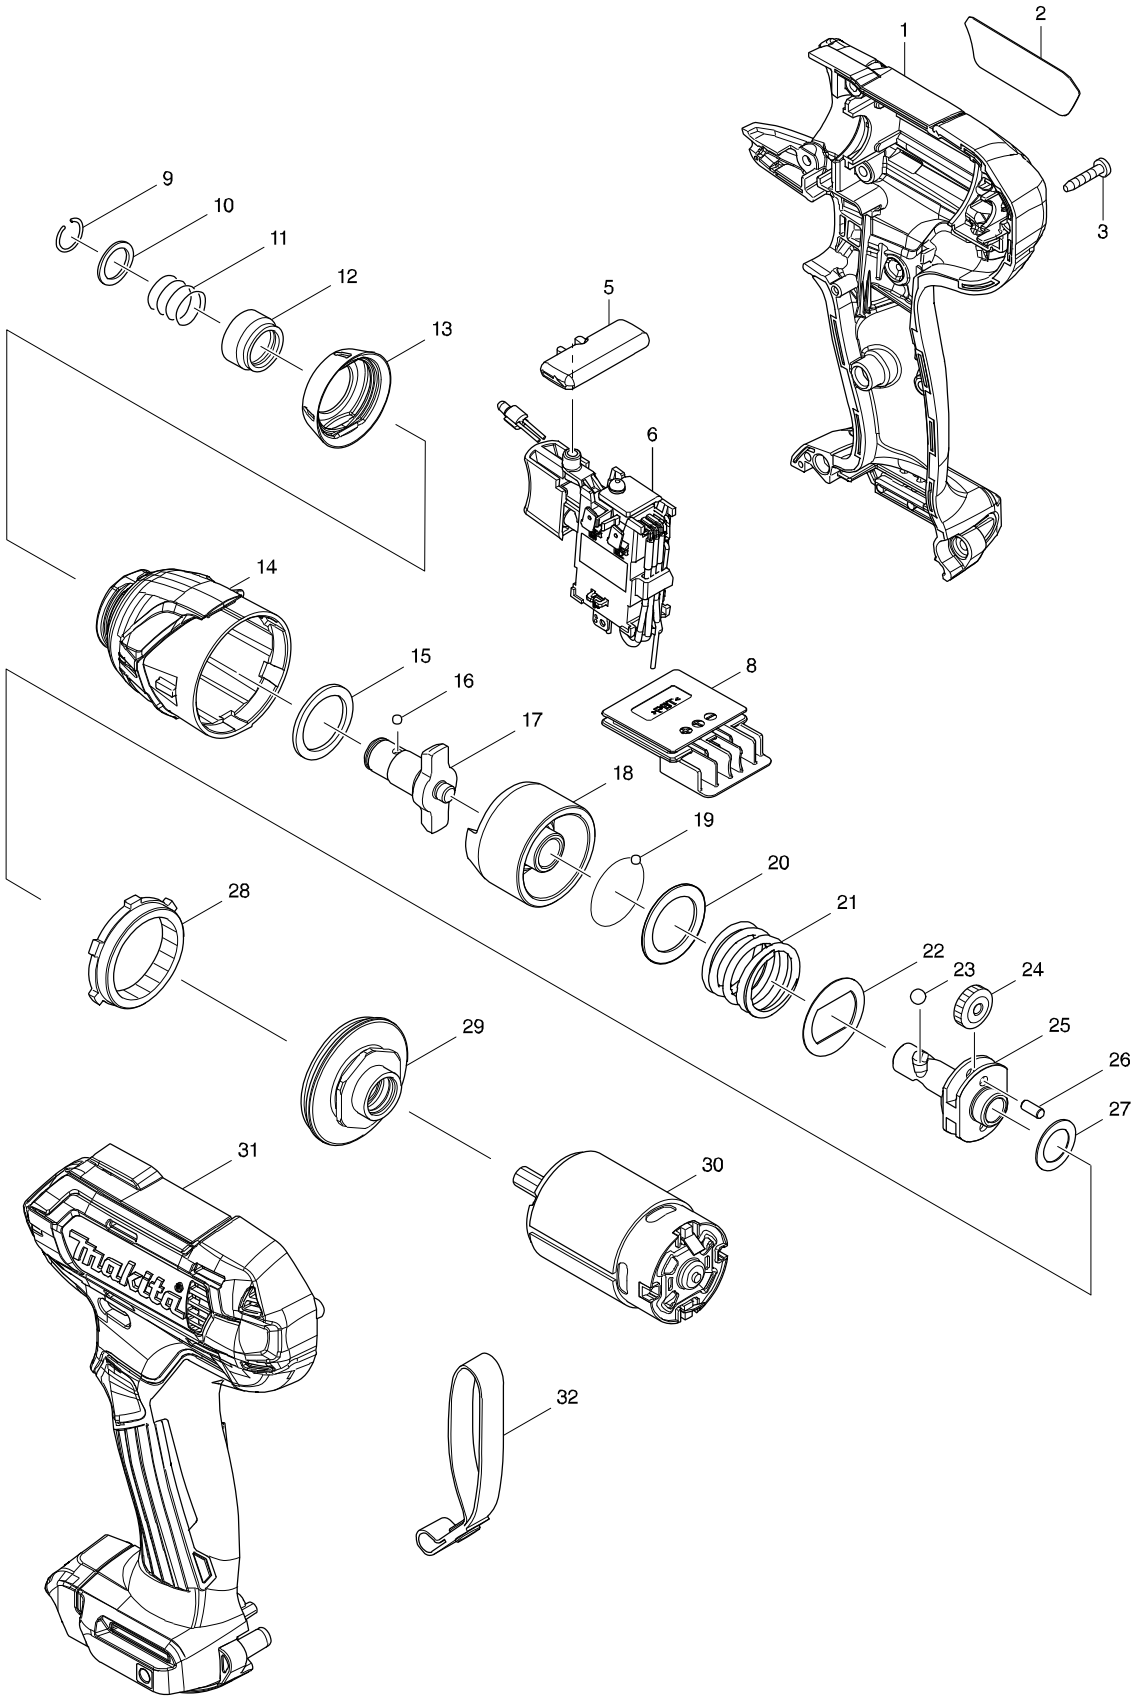

Model No. TD110D CORDLESS IMPACT DRIVER

MODEL: TD110D CORDLESS IMPACT DRIVER

Item	Sub	Parts No.	Parts Description	Qty
1		183B49-8	HOUSING SET	1
1	C10	252126-6	HEX. LOCKING NUT M4-7 INC. 31	2
2		851G86-7	TD110D NAME PLATE	1
3		266429-2	TAPPING SCREW 3X16	8
5		456039-5	F/R CHANGE LEVER	1
6		632F43-6	SWITCH UNIT	1
6	C10	620463-0	LED CIRCUIT	1
8		644813-5	TERMINAL	1
9		231965-7	RING SPRING 10	1
10		267143-3	FLAT WASHER 11	1
11		233005-7	COMPRESSION SPRING 13	1
12		324711-6	BIT SLEEVE	1
13		424737-9	BUMPER	1
14		143277-5	HAMMER CASE COMPLETE	1
15		261140-1	NYLON WASHER 20	1
16		216019-1	STEEL BALL 3	2
17		324896-8	ANVIL N	1
18		324894-2	HAMMER	1
19		216019-1	STEEL BALL 3	24
20		267380-9	FLAT WASHER 20	1
21		234064-4	COMPRESSION SPRING 21	1
22		267813-4	WASHER 21	1
23		216002-8	STEEL BALL 4.8	2
24		227213-0	SPUR GEAR 17	2
25		324897-6	SPINDLE	1
26		268217-3	PIN 3.5	2
27		253052-2	FLAT WASHER 12	1
28		227215-6	INTERNAL GEAR 43	1
29		158671-8	BEARING BOX COMPLETE	1
30		629163-9	DC MOTOR	1
31		183B49-8	HOUSING SET	1
31	C10	252126-6	HEX. LOCKING NUT M4-7 INC. 1	2